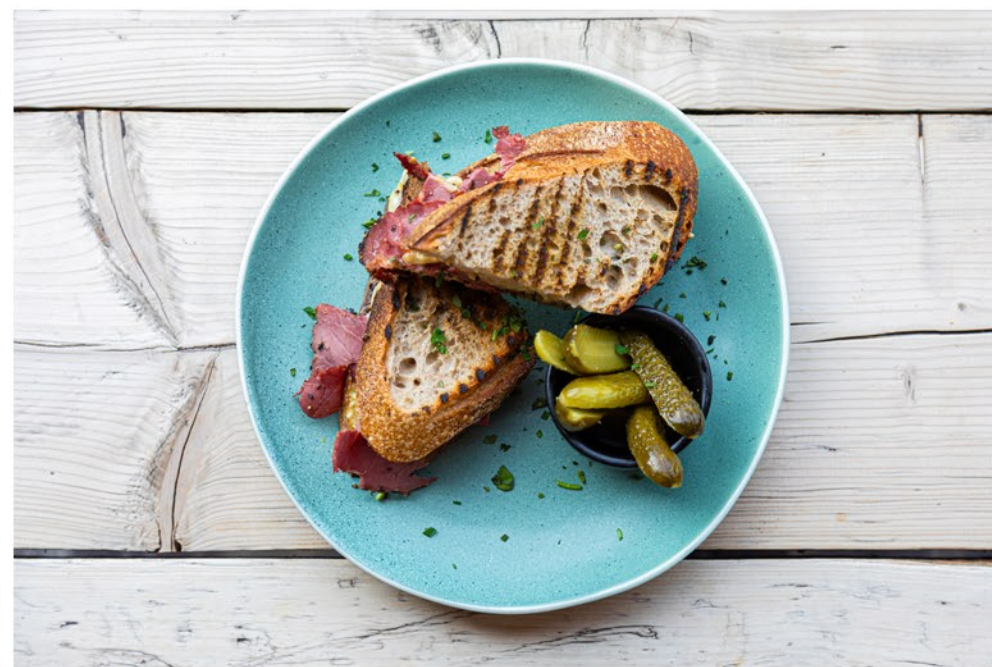

Lakeland
Dexter

Lakeland
Dexter

All images subject to copyright

RedCell Photography 2021

www.redcellphoto.co.uk

M | 07816 528745

E | mark@redcellphoto.co.uk

Get in touch - let's work together